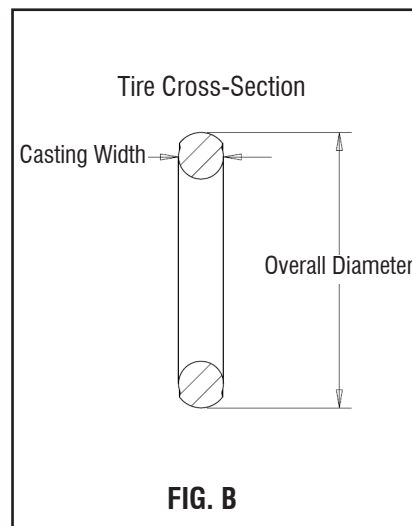

MASTODON TIRE SIZING CHART

WARNING

FAILURE TO FOLLOW THE TIRE CLEARANCE GUIDELINES COULD RESULT IN THE TIRE STRIKING THE CROWN/ARCH WHICH COULD CAUSE SERIOUS INJURY OR DEATH

TIRE CLEARANCE			
	MINIMUM ARCH CLEARANCE	MAXIMUM TIRE WIDTH	MAXIMUM TIRE DIAMETER
FORK MODEL	(SEE FIGURE A)		(SEE FIGURE B)
MASTODON STD	26mm	131mm	758mm
MASTODON EXT	6mm	131mm	798mm

STD vs EXT RIDE HEIGHT & TRAVEL				
	MASTODON STD		MASTODON EXT	
Travel	Pro	Comp	Pro	Comp
80	-	492.5	-	513.2
100	511	511	531	530.3
120	531	530.6	551	550
140	551	551	571	571
150	561	-	581	-

MASTODON SIZE TIRE CHART

Brand	Tire	Size	Mastodon STD	Mastodon EXT	Max. Overall Diameter	Max Casing Width
45NRTH1						
	Dillinger 4	26X4	X	X	745mm	106mm
	Dillinger 5	26X4		X	759mm	102mm
	Dunderbeist	26X4.6		X	760mm	116mm
	Flowbeist	26X4.6		X	760mm	115mm
	Husker Du	26X4	X	X	728mm	105mm
	Vanhelga	26X4	X	X	744mm	108mm
Bontrager						
	Barbegazi2	27.5X4.5		X	791mm	116mm
Kenda						
	Juggernaut2	26X4.5		X	778mm	117mm
Maxxis						
	Minion FBF3	27.5X3.8	X	X	755mm	97.5mm
Surly1						
	Big Fat Larry	26X4.7		X	756.5mm	118mm
	Black Floyd	26X3.8	X	X	735.5mm	111mm
	Bud	26X4.8		X	775.5mm	125mm
	Endomorph	26X3.7	X	X	736mm	106mm
	Knard 3.8	26X3.8	X	X	742mm	107mm
	Knard 4.8	26X4.8		X	771.5mm	126mm
	Larry	26X3.8	X	X	745mm	111mm
	Lou	26X4.7		X	778mm	124mm
	Nate	26X3.8	X	X	745mm	112mm
Schwalbe	Jumbo Jim	26X4.8		X	775.9	123.2
	Jumbo Jim	26x4.4	X	X	759.5	111.2
	Jumbo Jim	26X4.0	X	X	743.1	103.8
Vee Rubber						
	Snowshoe 2XL4	26X5.05		X	791mm	116mm