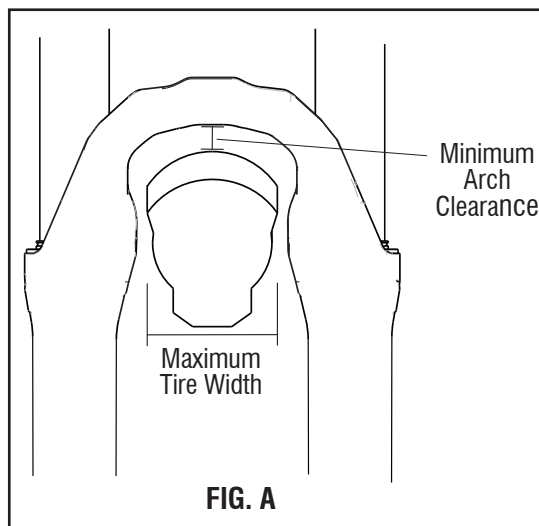

MASTODON TIRE SIZING CHART

WARNING

FAILURE TO FOLLOW THE TIRE CLEARANCE GUIDELINES COULD RESULT IN THE TIRE STRIKING THE CROWN/ARCH WHICH COULD CAUSE SERIOUS INJURY OR DEATH

TIRE CLEARANCE			
	MINIMUM ARCH CLEARANCE	MAXIMUM TIRE WIDTH	MAXIMUM TIRE DIAMETER
FORK MODEL	(SEE FIGURE A)		(SEE FIGURE B)
MASTODON STD	26mm	131mm	758mm
MASTODON EXT	6mm	131mm	798mm

STD vs EXT RIDE HEIGHT & TRAVEL				
	MASTODON STD		MASTODON EXT	
Travel	Pro	Comp	Pro	Comp
80	-	492.5	-	513.2
100	511	511	531	530.3
120	531	530.6	551	550
140	551	551	571	571
150	561	-	581	-

MASTODON SIZE TIRE CHART

Brand	Tire	Size	Mastodon STD	Mastodon EXT	Max. Overall Diameter	Max Casing Width
45NRTH1						
	Dillinger 4	26X4	X	X	745mm	106mm
	Dillinger 5	26X4		X	759mm	102mm
	Dunderbeist	26X4.6		X	760mm	116mm
	Flowbeist	26X4.6		X	760mm	115mm
	Husker Du	26X4	X	X	728mm	105mm
	Vanhelga	26X4	X	X	744mm	108mm
Bontrager						
	Barbegazi2	27.5X4.5		X	791mm	116mm
Kenda						
	Juggernaut2	26X4.5		X	778mm	117mm
Maxxis						
	Minion FBF3	27.5X3.8	X	X	755mm	97.5mm
Surly1						
	Big Fat Larry	26X4.7		X	756.5mm	118mm
	Black Floyd	26X3.8	X	X	735.5mm	111mm
	Bud	26X4.8		X	775.5mm	125mm
	Endomorph	26X3.7	X	X	736mm	106mm
	Knard 3.8	26X3.8	X	X	742mm	107mm
	Knard 4.8	26X4.8		X	771.5mm	126mm
	Larry	26X3.8	X	X	745mm	111mm
	Lou	26X4.7		X	778mm	124mm
	Nate	26X3.8	X	X	745mm	112mm
Schwalbe	Jumbo Jim	26X4.8		X	775.9	123.2
	Jumbo Jim	26x4.4	X	X	759.5	111.2
	Jumbo Jim	26X4.0	X	X	743.1	103.8
Vee Rubber						
	Snowshoe 2XL4	26X5.05		X	791mm	116mm